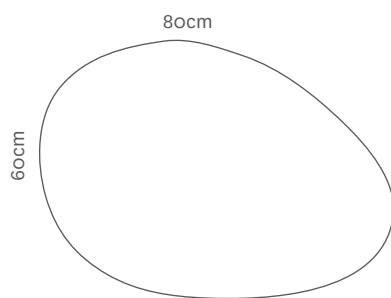

Stone Sizes:

Stone - Large

CODE: CSCWSL

CARTON QUANTITY: 2 pieces

Stone - Medium

CODE: CSCWSM

CARTON QUANTITY: 4 pieces

Stone - Small

CODE: CSCWSS

CARTON QUANTITY: 8 pieces

8mm 'short & curly' wool texture

Colours:

White

Matuki

Kanuka

Black