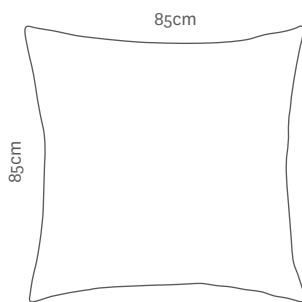

### Curly Cushion Sizes:

Curly Cushion - Large

CODE: CSCWLCS

CARTON QUANTITY: 2 pieces

Curly Cushion - Medium

CODE: CSCWMCS

CARTON QUANTITY: 4 pieces

Curly Cushion - Small

CODE: CSCWSCS

CARTON QUANTITY: 8 pieces

8mm 'short & curly' wool texture