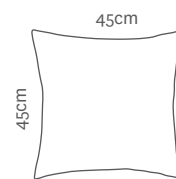

### Curly Cushion Sizes:

Curly Cushion - Large

CODE: CSCWLCS

CARTON QUANTITY: 2 pieces

Curly Cushion - Medium

CODE: CSCWMCS

CARTON QUANTITY: 4 pieces

Curly Cushion - Small

CODE: CSCWSCS

CARTON QUANTITY: 8 pieces

8mm 'short & curly' wool texture